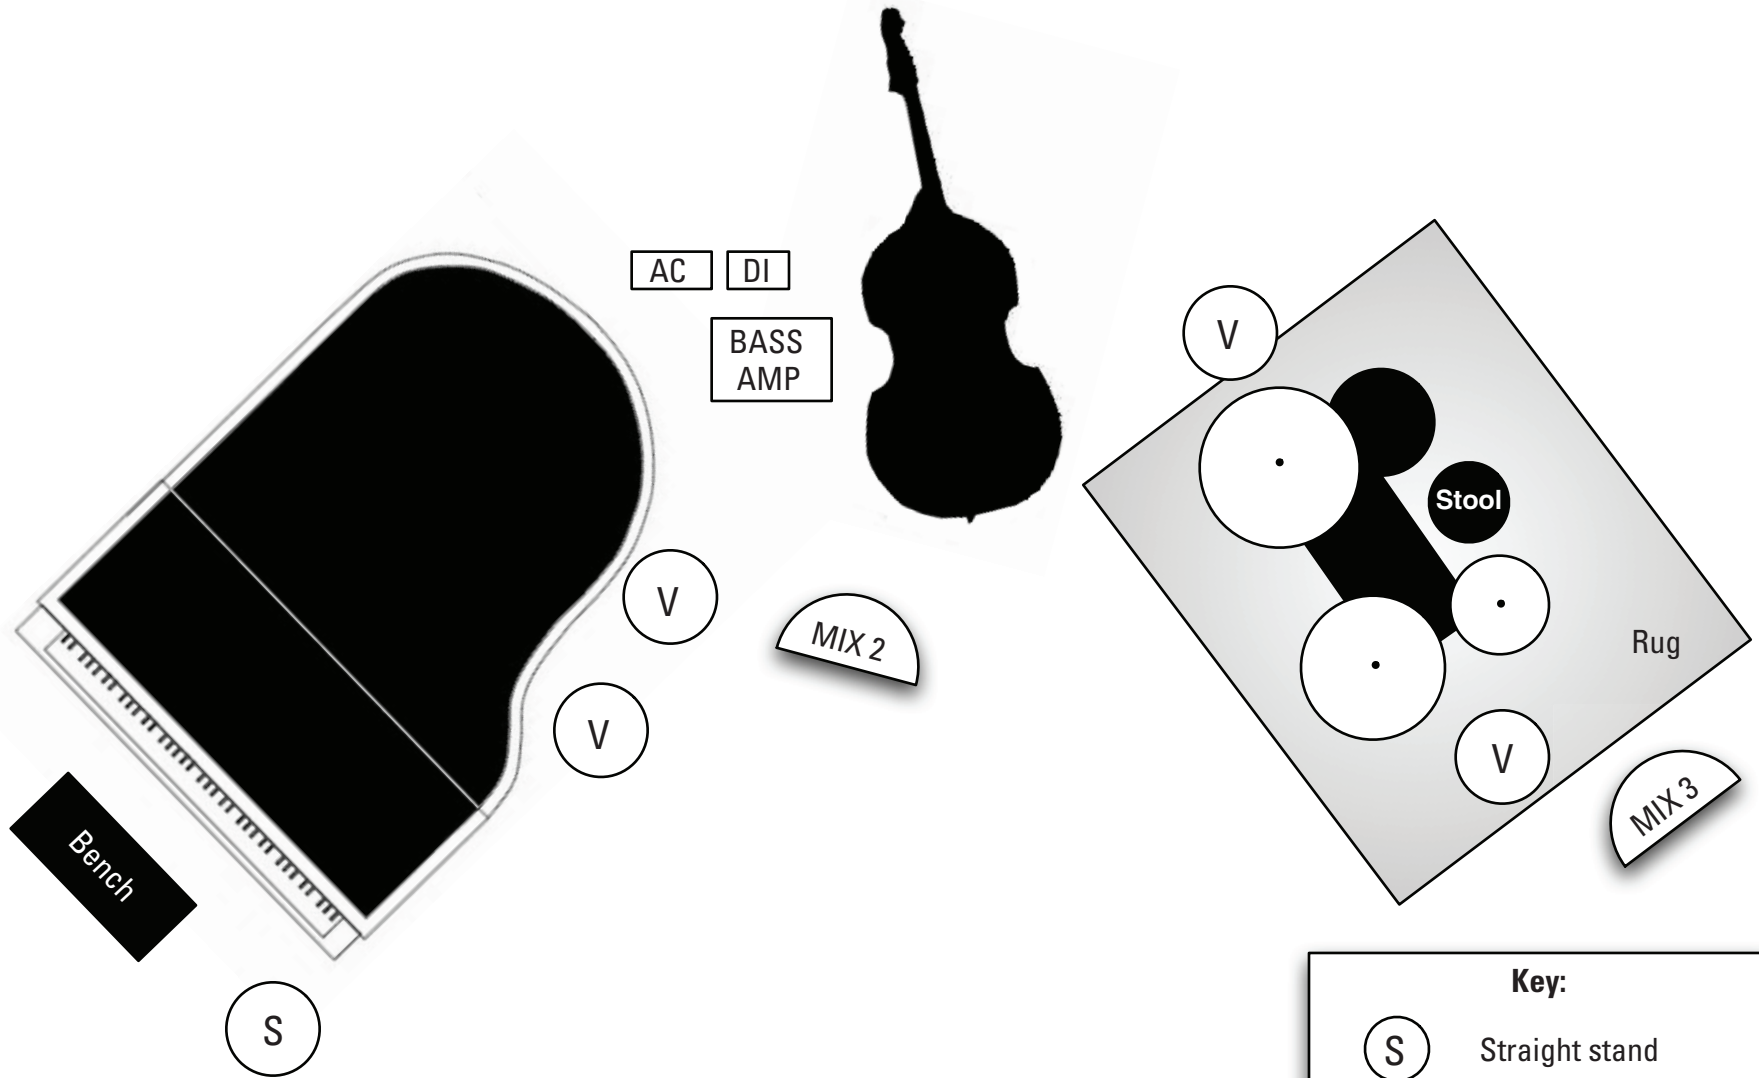

FunkHouse - Stage Plot

20'

www.funkhousejazz.com
617.306.1783

Key:	
(S)	Straight stand
(V)	Boom stand
[DI]	Direct Box
[AC]	Power (2 outlets)